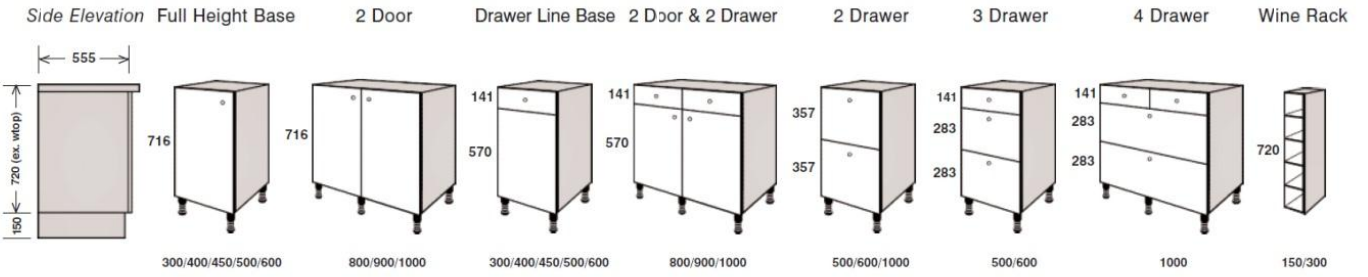

Base Cabinet Dimensions